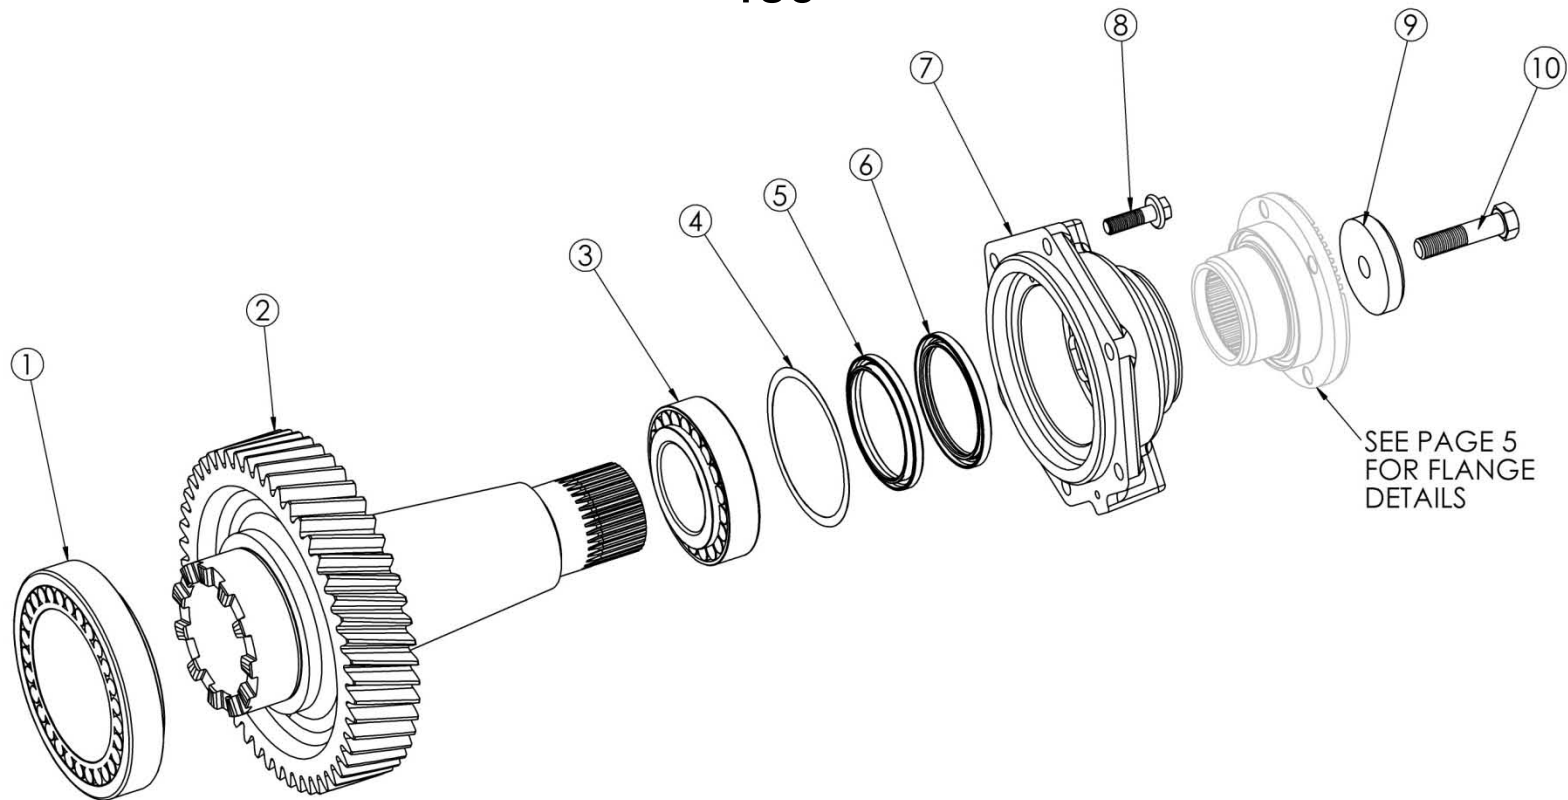

OUTPUT SHAFT NON-PD T30

Marmon-Herrington